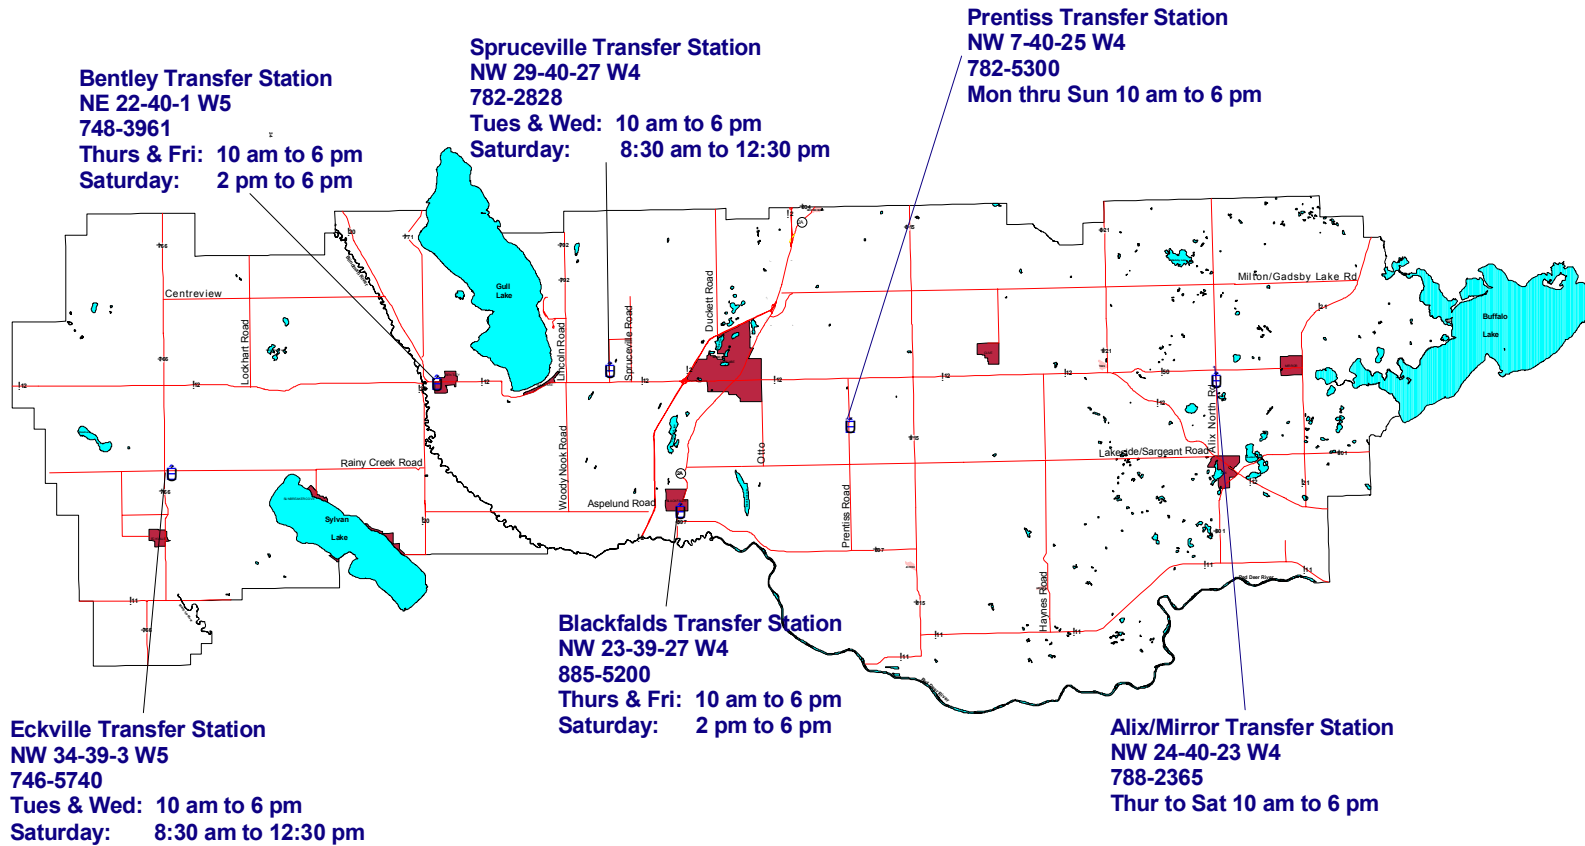

Lacombe Regional Solid Waste Authority Transfer Station Hours of Operation

All transfer stations are closed on the following holidays:
Remembrance Day, Christmas Day, Boxing Day, New Year's Day, Good Friday, and Easter Sunday.